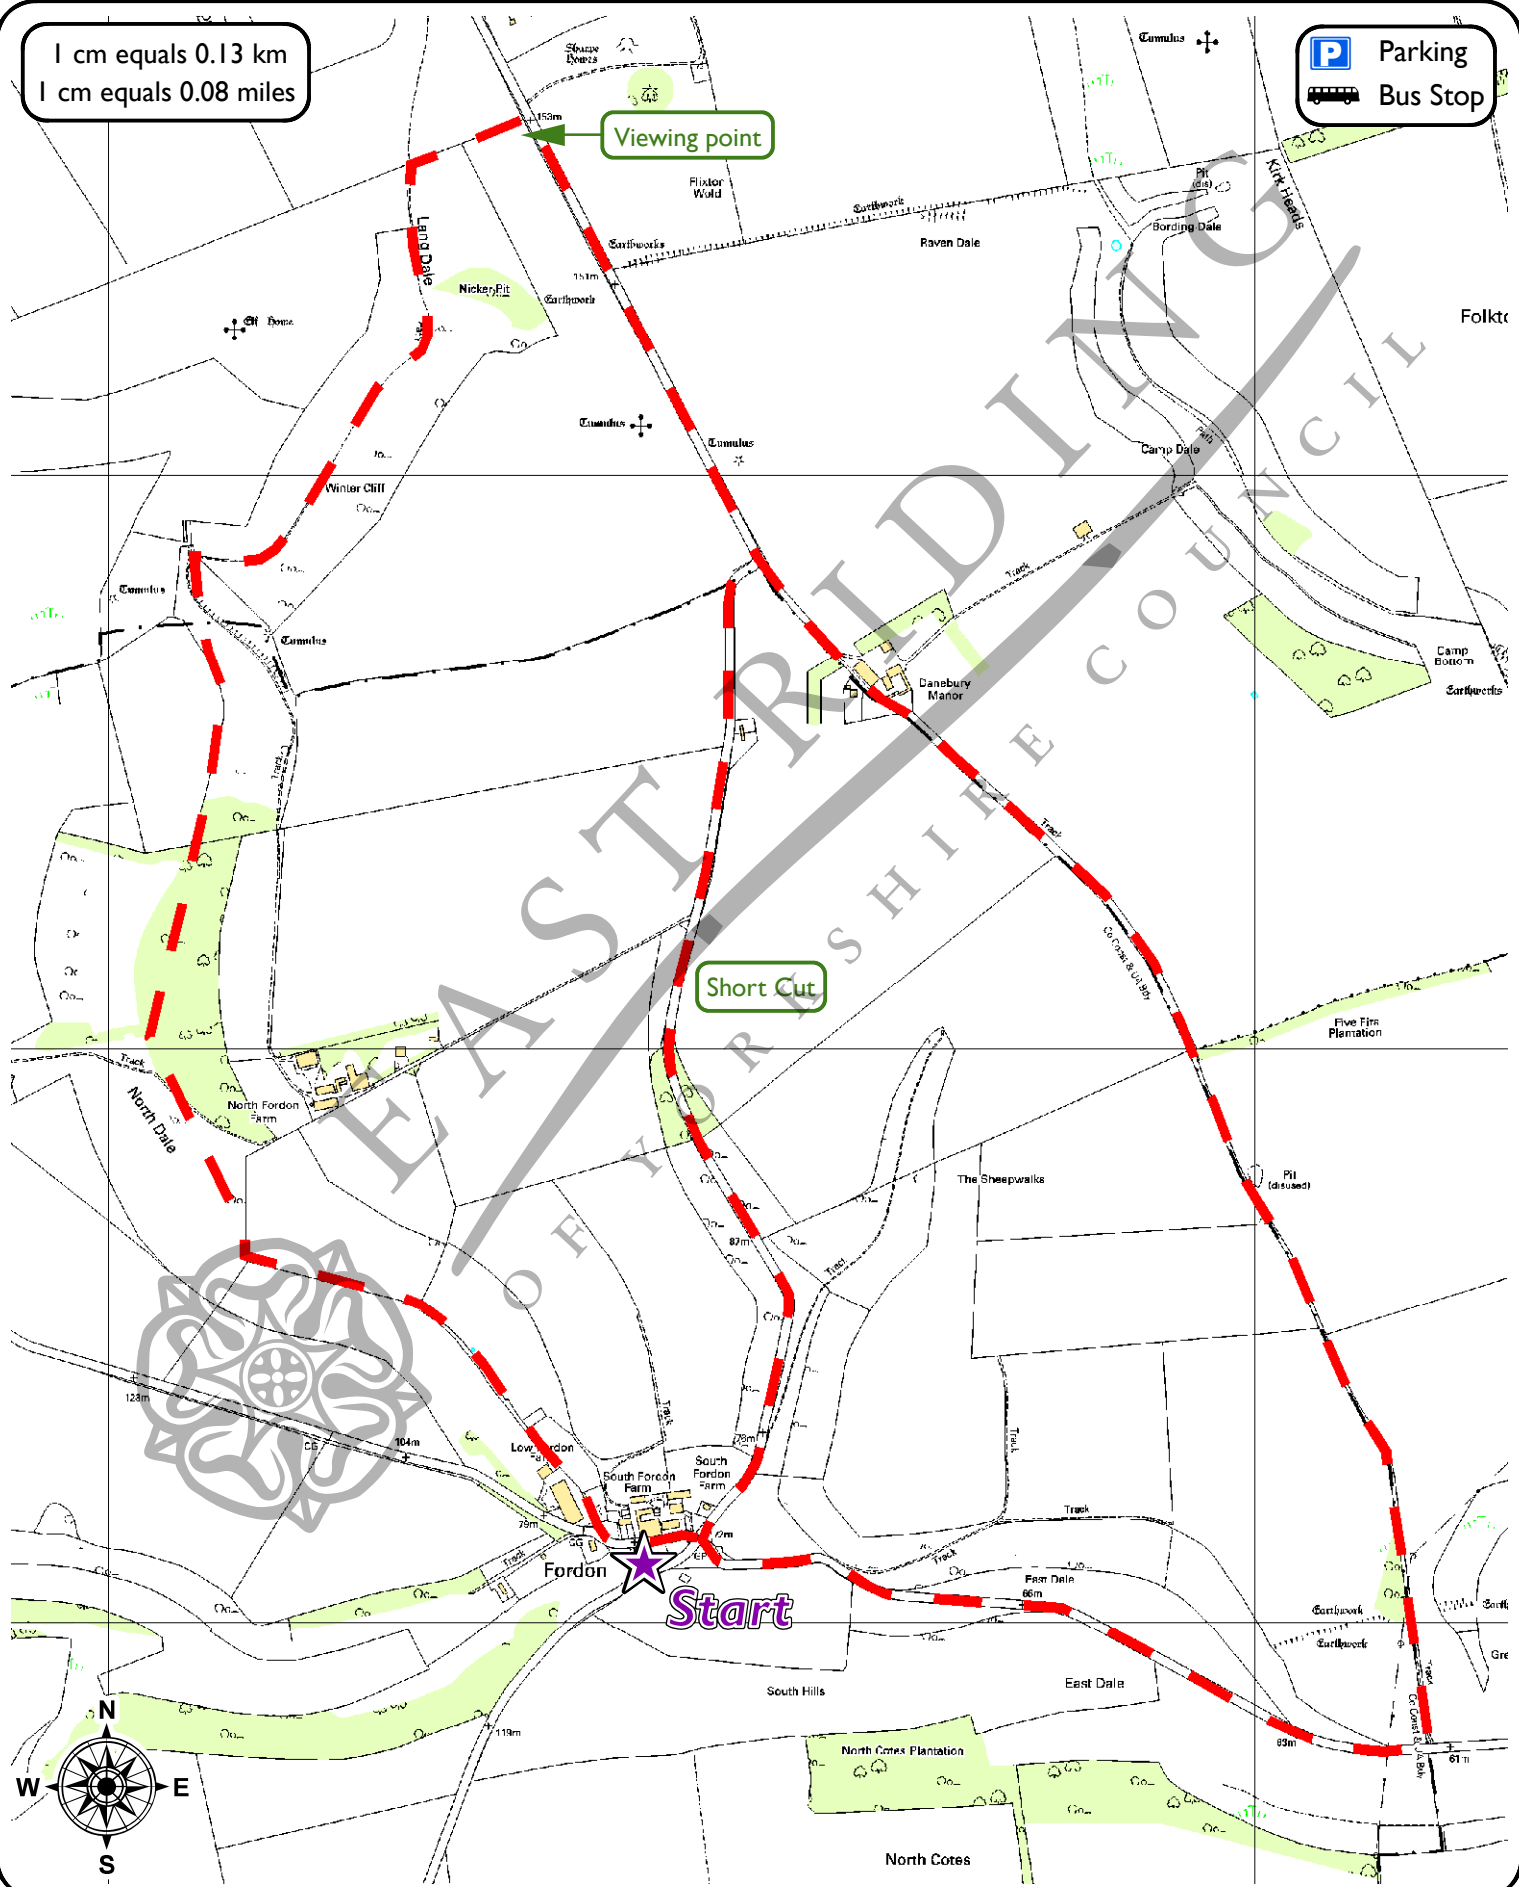

# Fordon Dales Walk

Grade :

Length : 5 miles ( 8 km ) or 3.5 miles ( 5.5 km )

Start/End Point : Fordon

Refreshments : Shop & Pub in Rudston

Toilets : Bridlington, Various

1 cm equals 0.13 km  
1 cm equals 0.08 miles

Parking  
 Bus Stop

This map is reproduced from Ordnance Survey material with the permission of Ordnance Survey on behalf of Her Majesty's Stationery Office Crown copyright 2008. Unauthorised reproduction infringes Crown copyright and may lead to prosecution or civil proceedings. East Riding of Yorkshire Council 100023383.